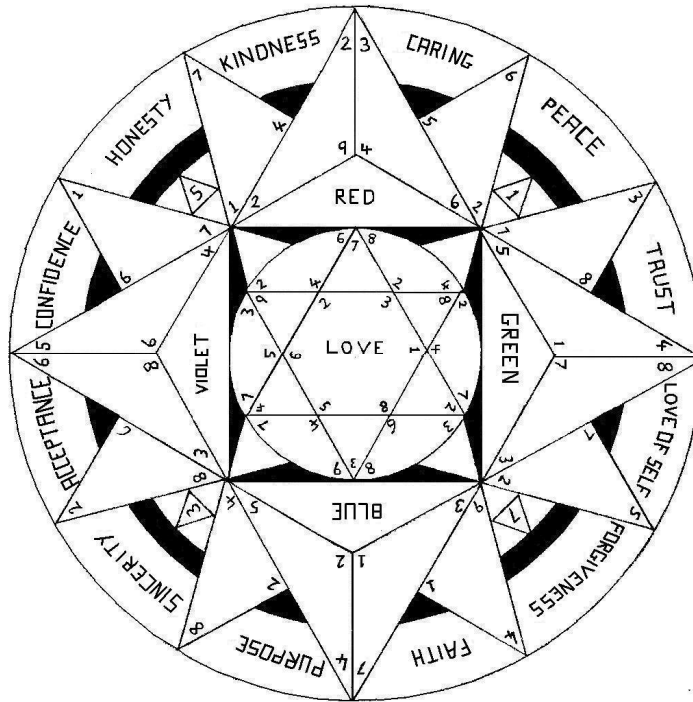

General Healing symbol