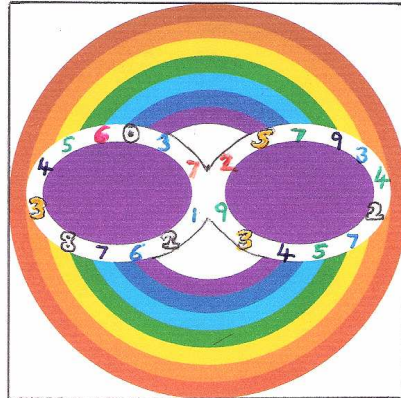

- For general healing and reconnection to Universal Intelligence :

Crystal: Green Tourmaline   Plant: Anise
Master number 6

Number	7	3	0	6	5	4	3	8	7	6	2	1	2	5	7	9	3	4	2	7	5	4	3	9
Colour	O	B	W	R	G	I	Y	W	V	B	W	B	O	Y	G	I	B	G	W	B	G	I	Y	G

Crystal: Turquoise   Plant: Olive
Master number 1

Number	3	4	7	6	8	6	4	8	6	3	4	5
Gateway 4	1	0	1	0	1	1	0	1	1	0	1	1